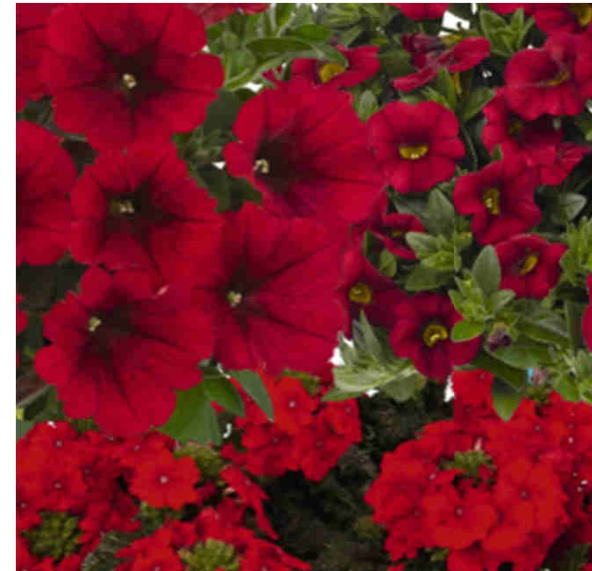

45117

Confetti Garden Red

42216 Empress Flair Red

43210 Aloha Kona Dark Red

40601 Potunia Plus Red